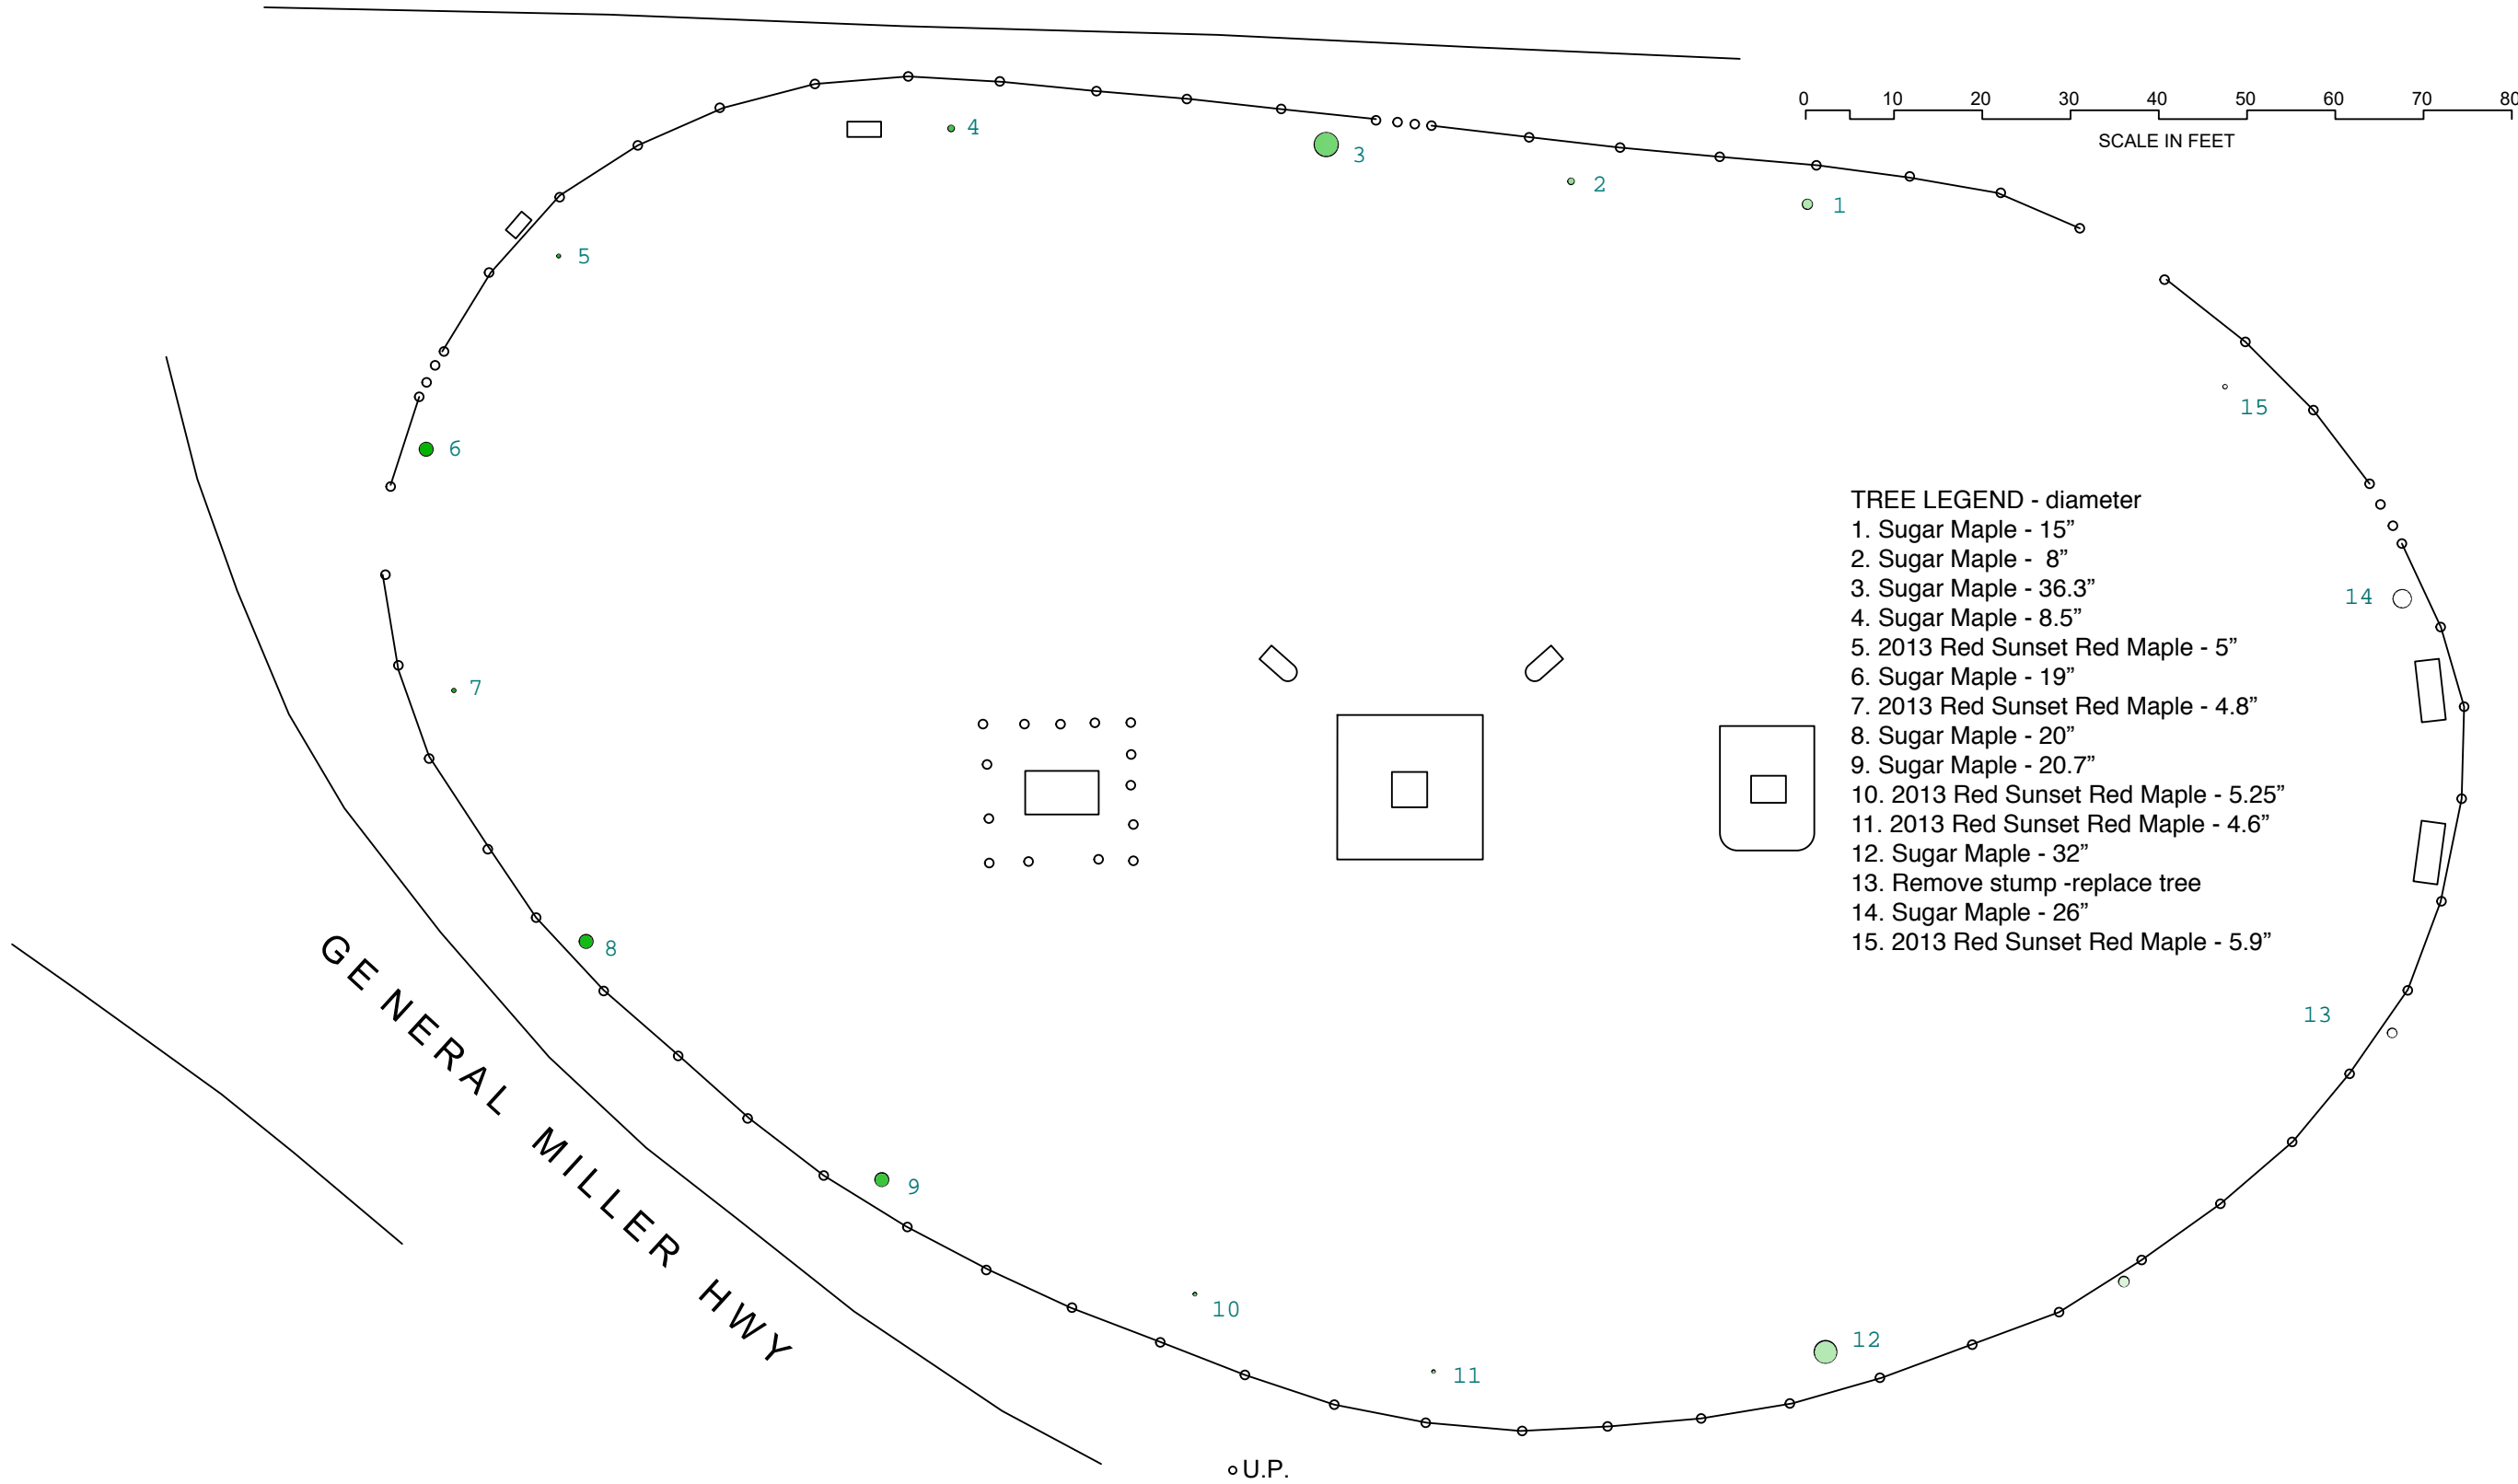

ROUTE 45

TEMPLE COMMON

TREE LEGEND - diameter

- 1. Sugar Maple - 15"
- 2. Sugar Maple - 8"
- 3. Sugar Maple - 36.3"
- 4. Sugar Maple - 8.5"
- 5. 2013 Red Sunset Red Maple - 5"
- 6. Sugar Maple - 19"
- 7. 2013 Red Sunset Red Maple - 4.8"
- 8. Sugar Maple - 20"
- 9. Sugar Maple - 20.7"
- 10. 2013 Red Sunset Red Maple - 5.25"
- 11. 2013 Red Sunset Red Maple - 4.6"
- 12. Sugar Maple - 32"
- 13. Remove stump -replace tree
- 14. Sugar Maple - 26"
- 15. 2013 Red Sunset Red Maple - 5.9"