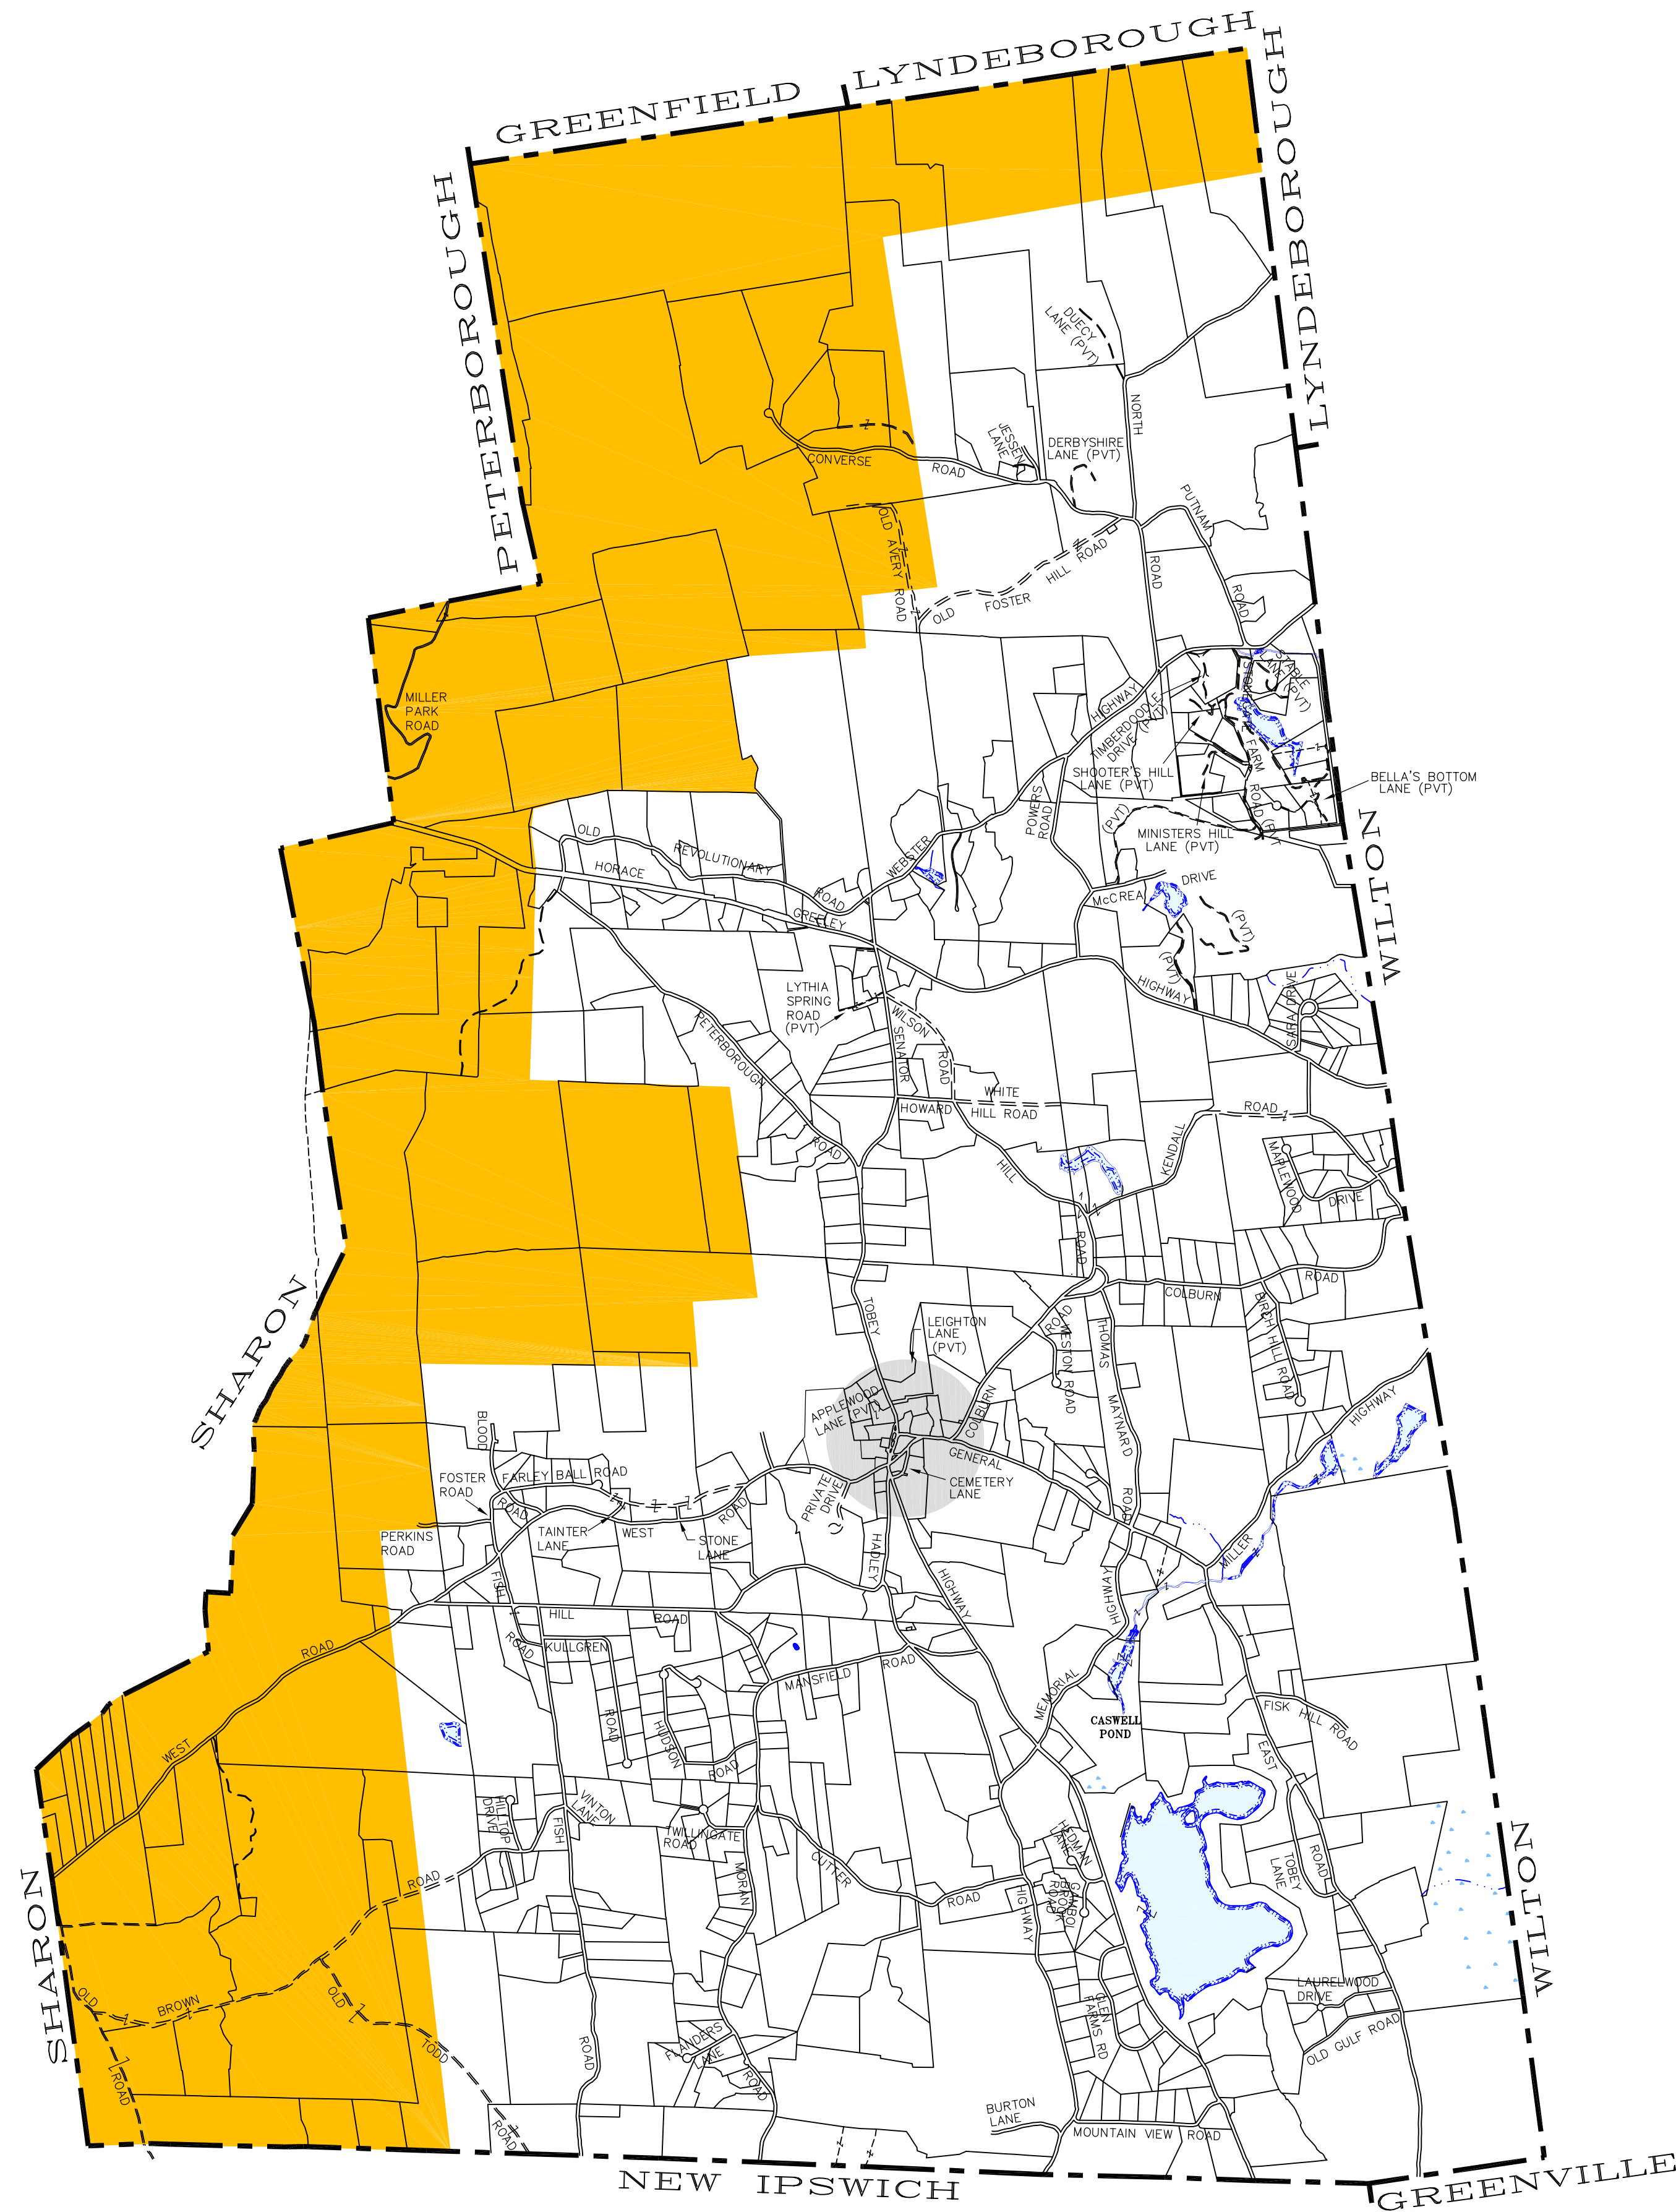

### LEGEND

-  MOUNTAIN DISTRICT
-  RURAL RESIDENTIAL/AGRICULTURAL DISTRICT
-  VILLAGE/HISTORIC PRESERVATION DISTRICT

## TOWN OF TEMPLE ZONING MAP

## PROPERTY MAP TEMPLE NEW HAMPSHIRE

The data on this map has been compiled from a variety of sources granted voluntarily by private owners and official sources and is not to be considered legal location of property boundary lines. The TOWN OF TEMPLE assumes no responsibility for the accuracy of individual parcels.